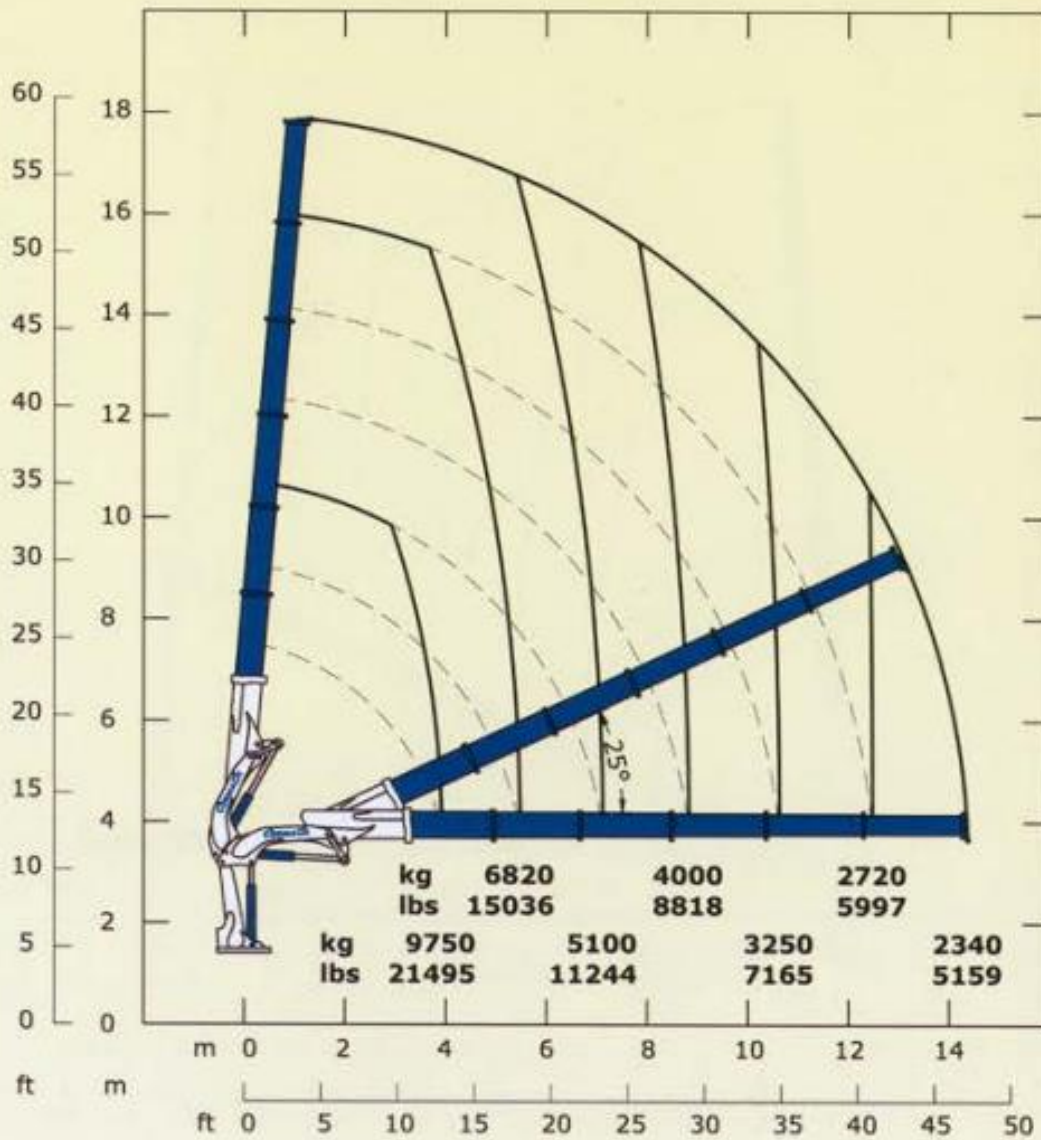

45000 E6

Standard outrigger width: 5.9m